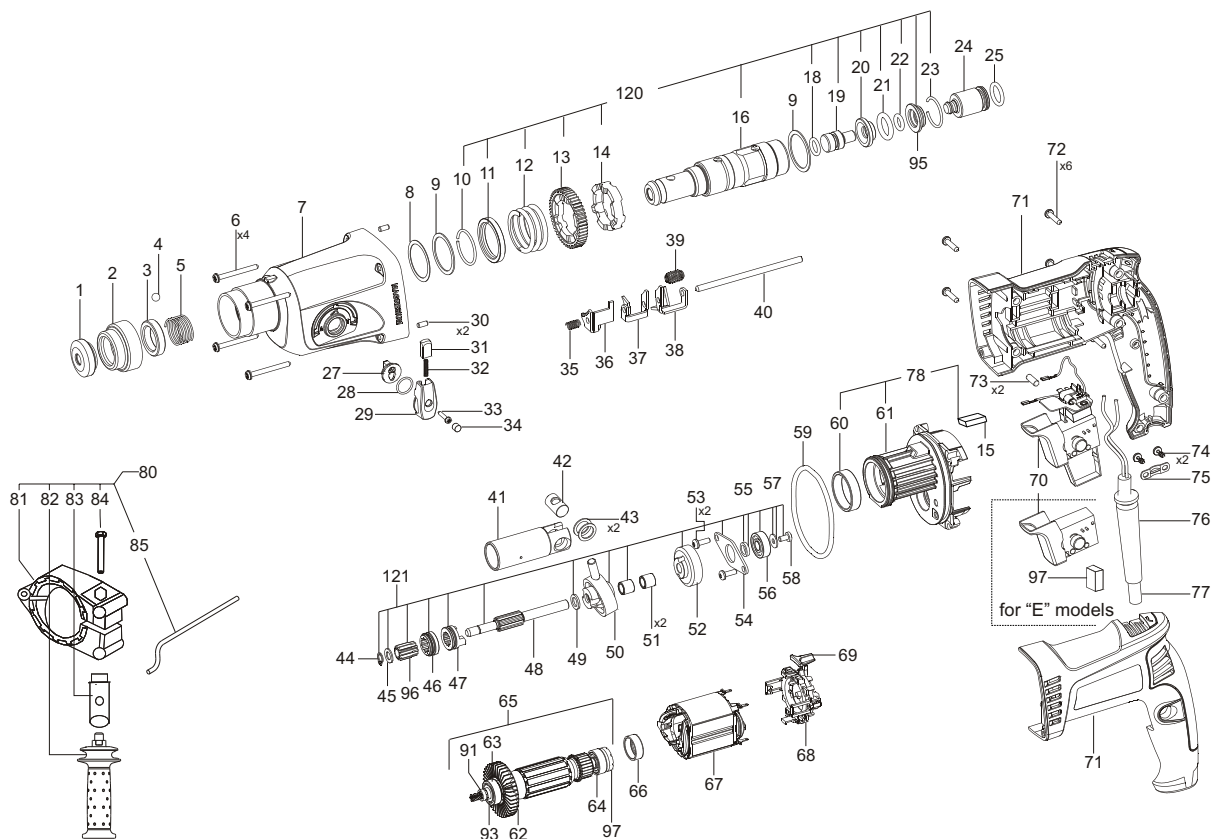

* - till 27.Apr.2014

141604

142115